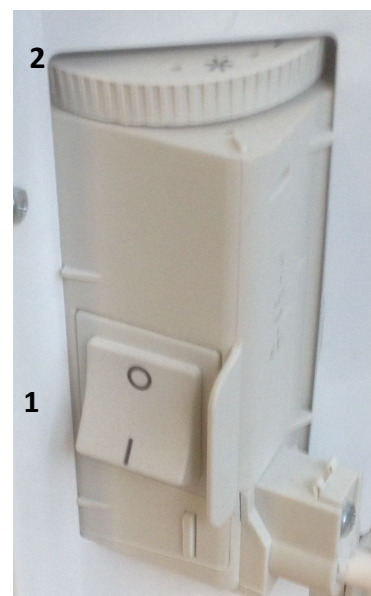

Mono
230 V

BVCert. 6020118

BASIC with plug

Convection panel

Technical features

Outlook

All steel body. Polymerized epoxy polyester paint. White colour

Heating element

Aluminum fins eating element Automatic reset thermal cut-out

Installation

Fixation through enclivable wall mounting bracket. 150cm power cord with Euro plug.

Regulation

Simple range regulation of the room temperature accurate up to 1°C
ON / OFF Switch

Control panel

- 1 - Function dial : ON / Off
- 2 - Temperature level dial

Dimensions and ordering codes

BASIC WITH PLUG

Ratings (W)	Dimensions L x H x P* (cm)	Weight (kg)	Ordering Codes	Carton dim. L x H x P* (cm)	G. Weight (kg)	Units per Palette	Palette dim.** L x H x P* (cm)
500	28,0 x 40,0 x 10,2	2,7	A692861	35,0 x 46,0 x 13,0	3,0	40	80,0 x 103,0 x 120,0
750	36,0 x 40,0 x 10,2	3,2	A692862	43,0 x 46,0 x 13,0	3,7	28	80,0 x 103,0 x 120,0
1000	44,0 x 40,0 x 10,2	3,9	A692863	51,0 x 46,0 x 13,0	4,2	26	80,0 x 103,0 x 120,0
1500	60,0 x 40,0 x 10,2	5,0	A692865	67,0 x 46,0 x 13,0	5,5	20	80,0 x 103,0 x 120,0
2000	84,0 x 40,0 x 10,2	7,1	A692867	91,0 x 46,0 x 13,0	7,9	12	80,0 x 102,0 x 120,0
2500	100,0 x 40,0 x 10,2	7,5	A692868	117,2 x 46,0 x 13,0	8,6	12	80,0 x 103,0 x 120,0
3000	100,0 x 40,0 x 10,2	7,5	A692869	117,2 x 46,0 x 13,0	8,6	12	80,0 x 103,0 x 120,0